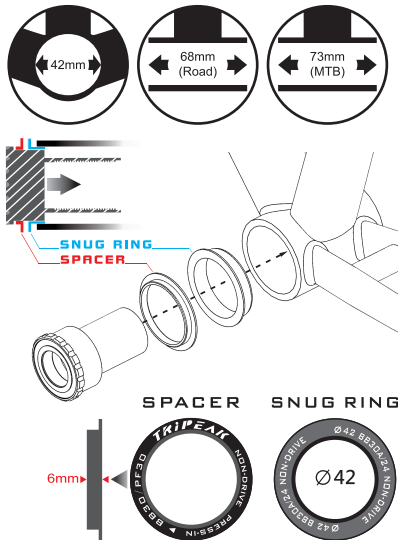

P/N : EMA-PFBB30A24-SH★

★ : CB (Ceramic Bearing) / SB (Steel Bearing)
Shimano Compatible

4 IN 1 Twist-Fit Bottom Bracket

Step 1 PRESS IN (NON-DRIVE SIDE)

BB30

PF30

BB30A

PF30A

BIKE TOP VIEW

Step 2 TWIST-LOCK (DRIVE SIDE)

FOR BB30 / BB30A

FOR PF30 / PF30A

INSTALLED-WIDTH