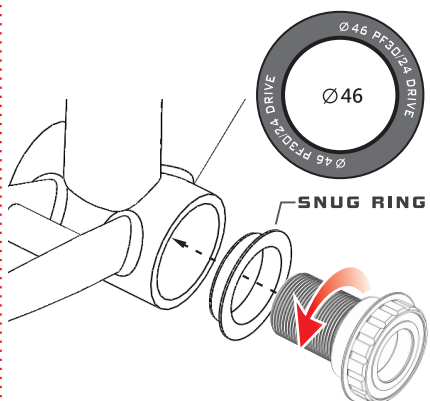

P/N : EMA-PFBB30A24-SH★

★ : CB (Ceramic Bearing) / SB (Steel Bearing)
Shimano Compatible

4 IN 1 Twist-Fit Bottom Bracket

Step 1 PRESS IN (NON-DRIVE SIDE)

BB30

PF30

BB30A

PF30A

BIKE TOP VIEW

Step 2 TWIST-LOCK (DRIVE SIDE)

FOR BB30 / BB30A

FOR PF30 / PF30A

INSTALLED-WIDTH