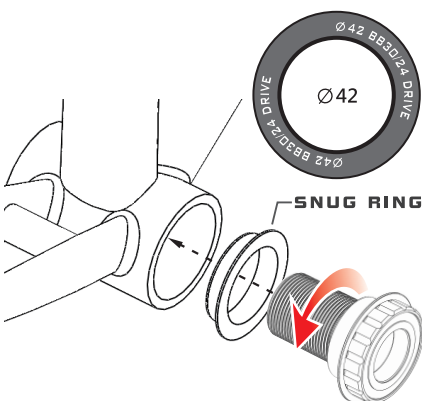

P/N : EMA-PFBB30A24-SH★

★ : CB (Ceramic Bearing) / SB (Steel Bearing)
Shimano Compatible

4 IN 1 Twist-Fit Bottom Bracket

Step 1 PRESS IN (NON-DRIVE SIDE)

BB30

PF30

BB30A

PF30A

BIKE TOP VIEW

Step 2 TWIST-LOCK (DRIVE SIDE)

FOR BB30 / BB30A

FOR PF30 / PF30A

INSTALLED-WIDTH