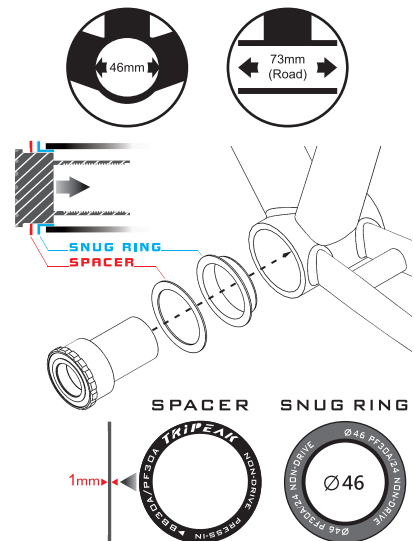

P/N : EMA-PFBB30A24-SH★

★ : CB (Ceramic Bearing) / SB (Steel Bearing)
Shimano Compatible

4 IN 1 Twist-Fit Bottom Bracket

Step 1 PRESS IN (NON-DRIVE SIDE)

BB30

PF30

BB30A

PF30A

BIKE TOP VIEW

Step 2 TWIST-LOCK (DRIVE SIDE)

FOR BB30 / BB30A

FOR PF30 / PF30A

INSTALLED-WIDTH