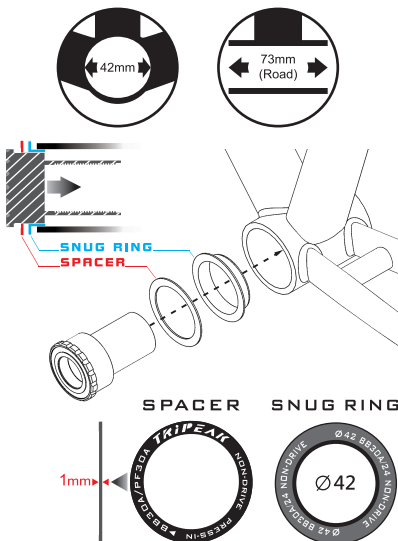

P/N : EMA-PFBB30A24-SH★

★ : CB (Ceramic Bearing) / SB (Steel Bearing)
Shimano Compatible

4 IN 1 Twist-Fit Bottom Bracket

Step 1 PRESS IN (NON-DRIVE SIDE)

BB30

PF30

BB30A

PF30A

BIKE TOP VIEW

Step 2 TWIST-LOCK (DRIVE SIDE)

FOR BB30 / BB30A

FOR PF30 / PF30A

INSTALLED-WIDTH