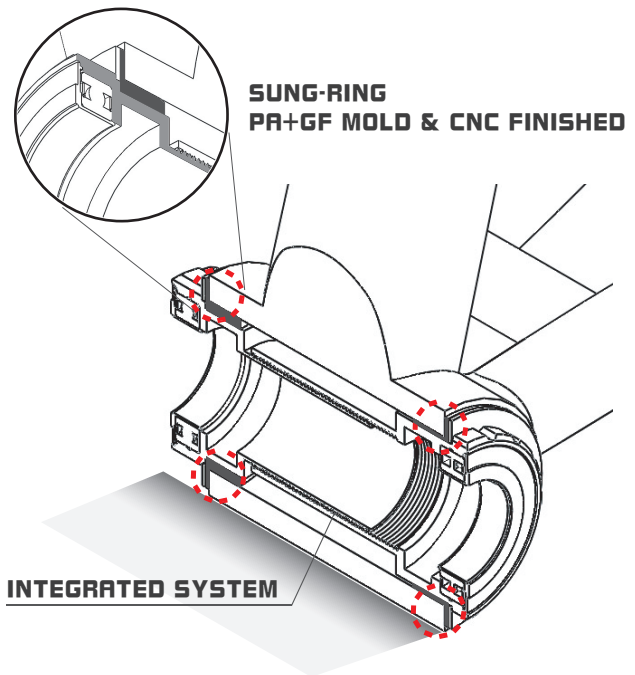

P/N : EMA-PFBB30A24-SH★

★ : CB (Ceramic Bearing) / SB (Steel Bearing)
Shimano Compatible

4 IN 1 Twist-Fit Bottom Bracket

Step 1 PRESS IN (NON-DRIVE SIDE)

BB30

PF30

BB30A

PF30A

BIKE TOP VIEW

Step 2 TWIST-LOCK (DRIVE SIDE)

FOR BB30 / BB30A

FOR PF30 / PF30A

INSTALLED-WIDTH