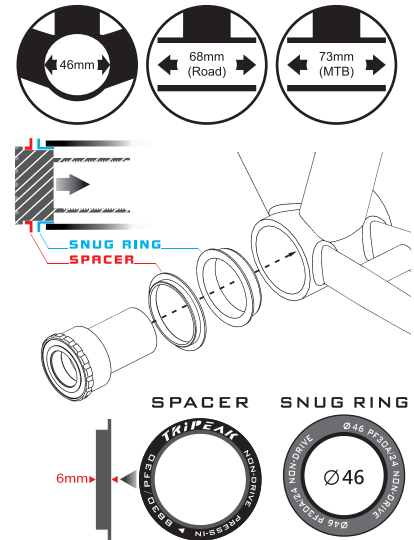

P/N : EMA-PFBB30A24-SH★

★ : CB (Ceramic Bearing) / SB (Steel Bearing)
Shimano Compatible

4 IN 1 Twist-Fit Bottom Bracket

Step 1 PRESS IN (NON-DRIVE SIDE)

BB30

PF30

BB30A

PF30A

BIKE TOP VIEW

Step 2 TWIST-LOCK (DRIVE SIDE)

FOR BB30 / BB30A

FOR PF30 / PF30A

INSTALLED-WIDTH