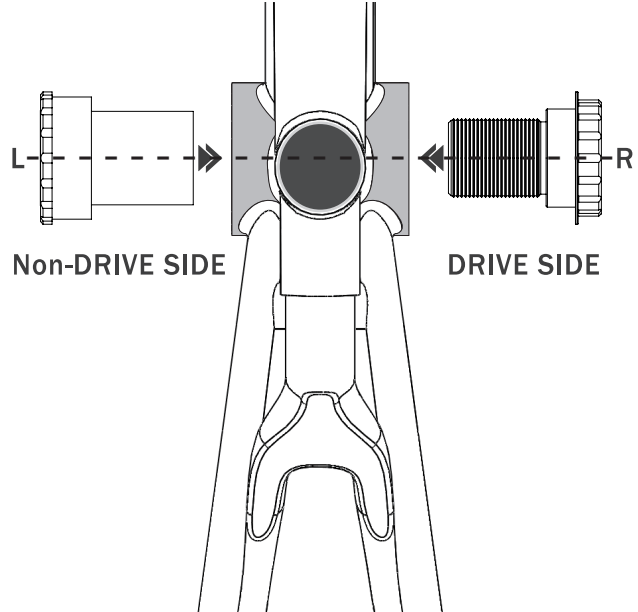

P/N : EMA-PFBB30A24-SH★

★ : CB (Ceramic Bearing) / SB (Steel Bearing)
Shimano Compatible

4 IN 1 Twist-Fit Bottom Bracket

Step 1 PRESS IN (NON-DRIVE SIDE)

BB30

PF30

BB30A

PF30A

BIKE TOP VIEW

Step 2 TWIST-LOCK (DRIVE SIDE)

FOR BB30 / BB30A

FOR PF30 / PF30A

INSTALLED-WIDTH